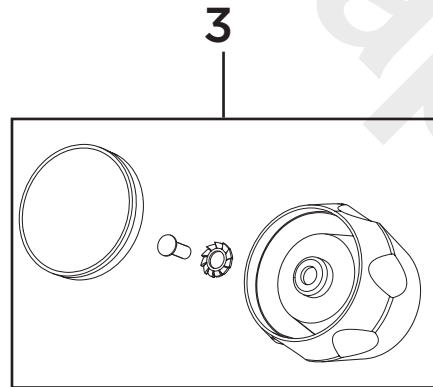

Product Code: M SNK EF C-BGE-MOC-WHT
Revision: D3

1

2

3

4

5

6

7

1	Reinforcing Plate
2	EasyFit Tool
3	Handle Assembly
4	M5 x 14mm Grub Screw
5	1/2" Compression Valves (Pair)
6	Spout Seals Kit
7	Anti-Splash Assembly
8	EasyFit Pack
9	Isolation Valves (Pair)
10	Molykote Grease
11	1/2" BSP Flexible Tails (Pair)

Product Code: M SNK EF C-BGE-MOC-WHT
Revision: D3

1	Reinforcing Plate
2	EasyFit Tool
3	Handle Assembly
4	M5 x 14mm Grub Screw
5	1/2" Compression Valves (Pair)
6	Spout Seals Kit
7	Anti-Splash Assembly
8	EasyFit Pack
9	Isolation Valves (Pair)
10	Molykote Grease
11	1/2" BSP Flexible Tails (Pair)