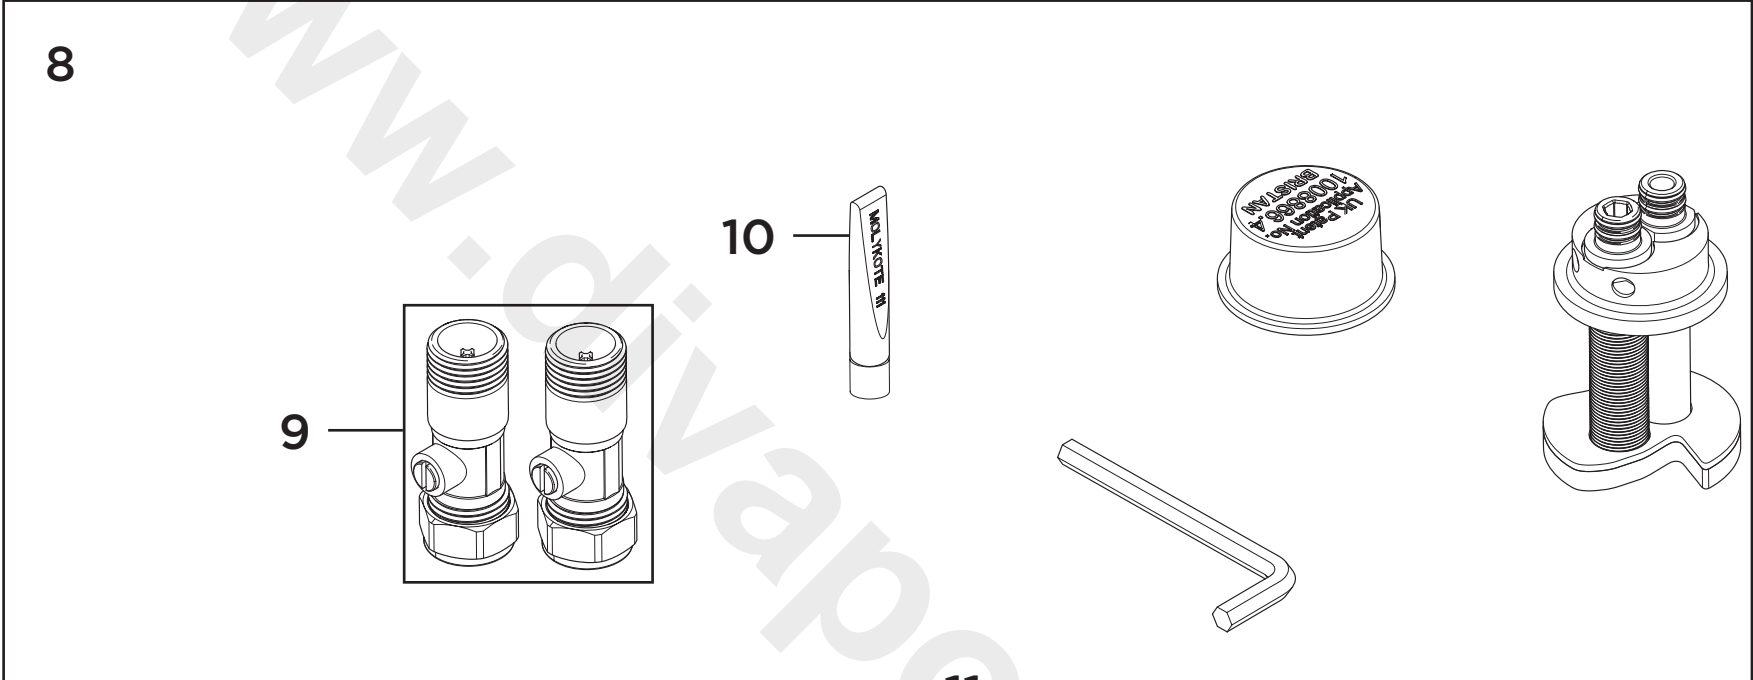

Product Code: M SNK EF C-BGE-MOC-WHT
Revision: D3

1

2

3

4

5

6

7

1	Reinforcing Plate
2	EasyFit Tool
3	Handle Assembly
4	M5 x 14mm Grub Screw
5	1/2" Compression Valves (Pair)
6	Spout Seals Kit
7	Anti-Splash Assembly
8	EasyFit Pack
9	Isolation Valves (Pair)
10	Molykote Grease
11	1/2" BSP Flexible Tails (Pair)

Product Code: M SNK EF C-BGE-MOC-WHT
Revision: D3

1	Reinforcing Plate
2	EasyFit Tool
3	Handle Assembly
4	M5 x 14mm Grub Screw
5	1/2" Compression Valves (Pair)
6	Spout Seals Kit
7	Anti-Splash Assembly
8	EasyFit Pack
9	Isolation Valves (Pair)
10	Molykote Grease
11	1/2" BSP Flexible Tails (Pair)