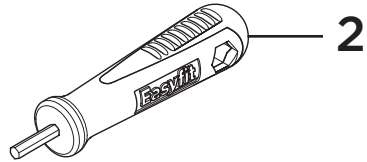

Product Code: M SNK EF C-BGE-MOC-WHT
Revision: D3

1

2

3

4

5

6

7

1	Reinforcing Plate
2	EasyFit Tool
3	Handle Assembly
4	M5 x 14mm Grub Screw
5	1/2" Compression Valves (Pair)
6	Spout Seals Kit
7	Anti-Splash Assembly
8	EasyFit Pack
9	Isolation Valves (Pair)
10	Molykote Grease
11	1/2" BSP Flexible Tails (Pair)