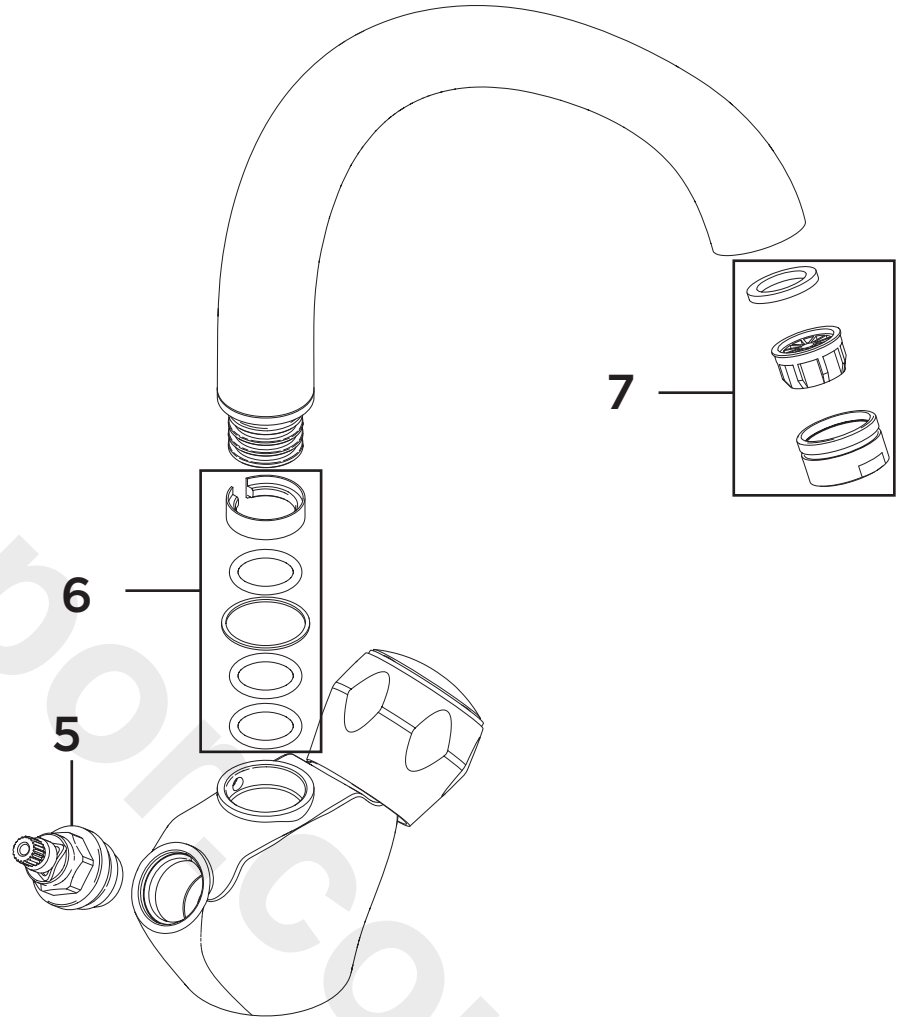

Product Code: M SNK EF C-BGE-MOC-WHT
Revision: D3

1

2

3

4

5

6

7

1	Reinforcing Plate
2	EasyFit Tool
3	Handle Assembly
4	M5 x 14mm Grub Screw
5	1/2" Compression Valves (Pair)
6	Spout Seals Kit
7	Anti-Splash Assembly
8	EasyFit Pack
9	Isolation Valves (Pair)
10	Molykote Grease
11	1/2" BSP Flexible Tails (Pair)

Product Code: M SNK EF C-BGE-MOC-WHT
Revision: D3

1	Reinforcing Plate
2	EasyFit Tool
3	Handle Assembly
4	M5 x 14mm Grub Screw
5	1/2" Compression Valves (Pair)
6	Spout Seals Kit
7	Anti-Splash Assembly
8	EasyFit Pack
9	Isolation Valves (Pair)
10	Molykote Grease
11	1/2" BSP Flexible Tails (Pair)